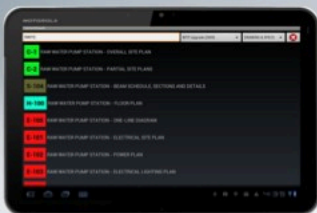

Give users opportunities to make sense of the data they are collecting.

Field Data Collection

ASSETHOUND

Summary

- Simple
- Powerful
- Efficient
- Flexible
- Inexpensive

ARCADIS

Construction Services

CONTRACTHOUND®