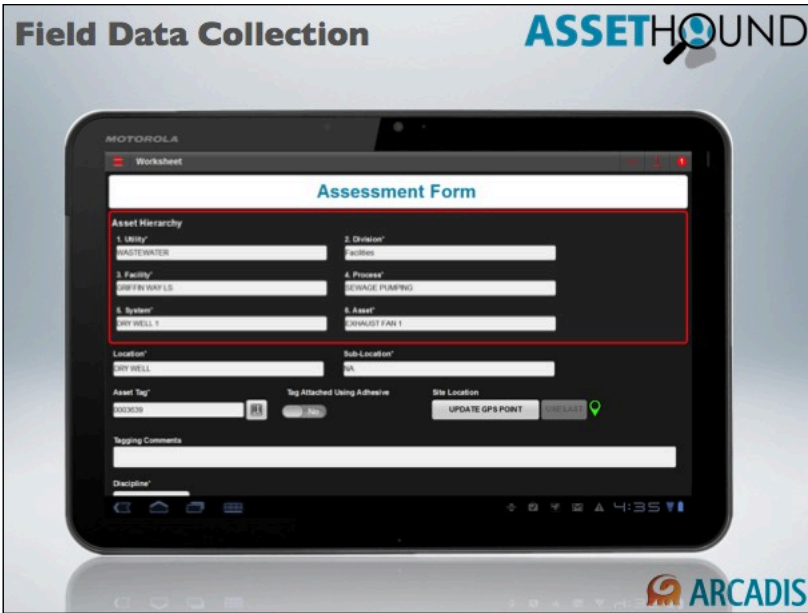

Field Data Collection