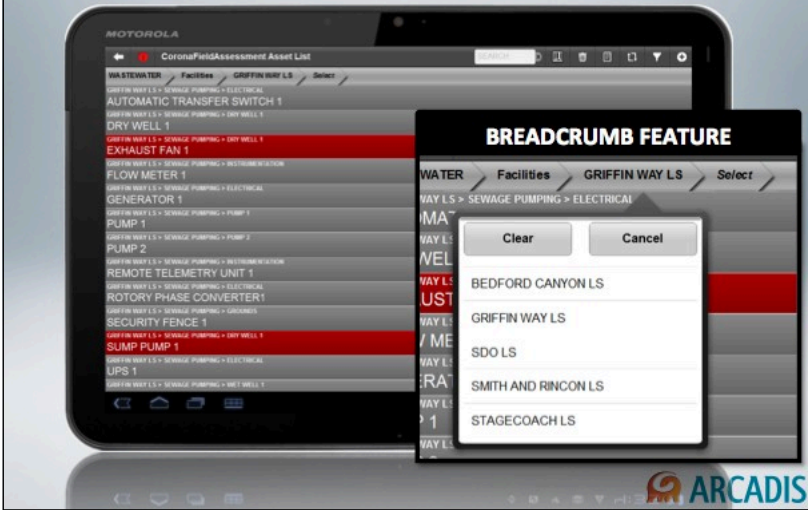

Field Data Collection

Find ways to filter data quickly and easily.