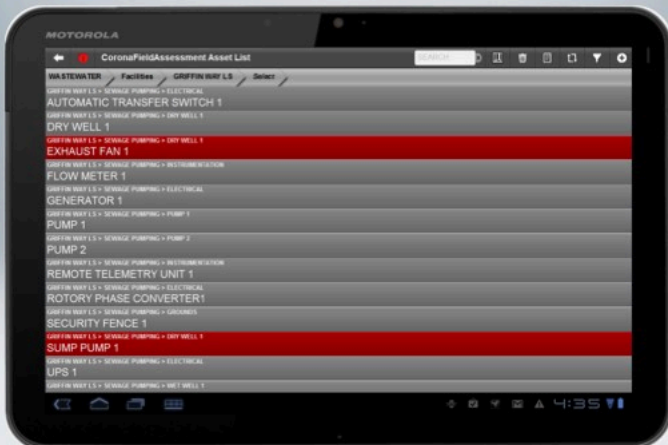

Field Data Collection

Before and After

Field Data Collection

Pilot Test: Toho Water

40% Savings in Data Collection Labor!

3+ years ago...

Field Data Collection

Display information in a way that makes the most sense to your users.